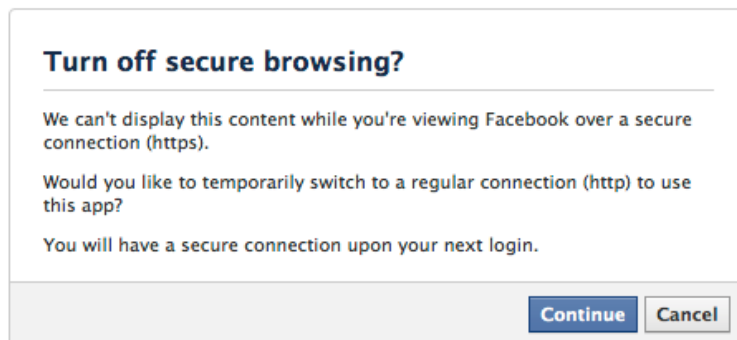

## Research: Are Facebook fan pages prepared for upcoming changes?

Facebook stated that by October 1 2011 all Canvas and Page Tab apps require an SSL Certificate. We tested 130 of World's biggest Facebook fan pages to see whether they meet this requirement.

**Method:** When secure browsing is enabled (Facebook Account Settings → Security), Facebook automatically shows a warning message when visiting a Page Tab that is not SSL proof (see below). We marked a fan page as “not SSL proof” when they had one or more Page Tabs that shows this warning.